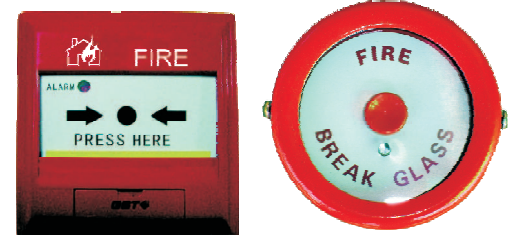

### Sounder

- \* Operating Voltage : 24 VDC
- \* Operating Current : 150 to 200 mA
- \* Power Consumption : 5 Watts
- \* Sound Level : 90 db at 1 Mtr.
- \* Colour : Red
- \* Material : C.R.C.A. Sheet.
- \* Size : 140 x 120 x 65mm (Height x Width x Depth)
- \* Low Current Device
- \* Weight : 1 Kg.(App.)

### Sounder with Strobe Light

- \* Operating Voltage : 24 VDC
- \* Operating Current : 120 mA
- \* Power Consumption : 112db / 30 cm
- \* Sound Level : 90 db at 1 Mtr.
- \* Low Current Device
- \* Colour : Red

### Manual Call Point

- \* Operating Voltage : 24 VDC
- \* Operating Current : 30mA
- \* Material: Metal, Plastic & Aluminium
- \* Colour : Red
- \* Weight : 200 gm.(App.)

### Response Indicator

- \* Operating Voltage : 24 VDC
- \* Operating Current : 10mA
- \* Alarm Indication: RED LED
- \* Colour : Ivory / White
- \* Size : 63 X 63 mm